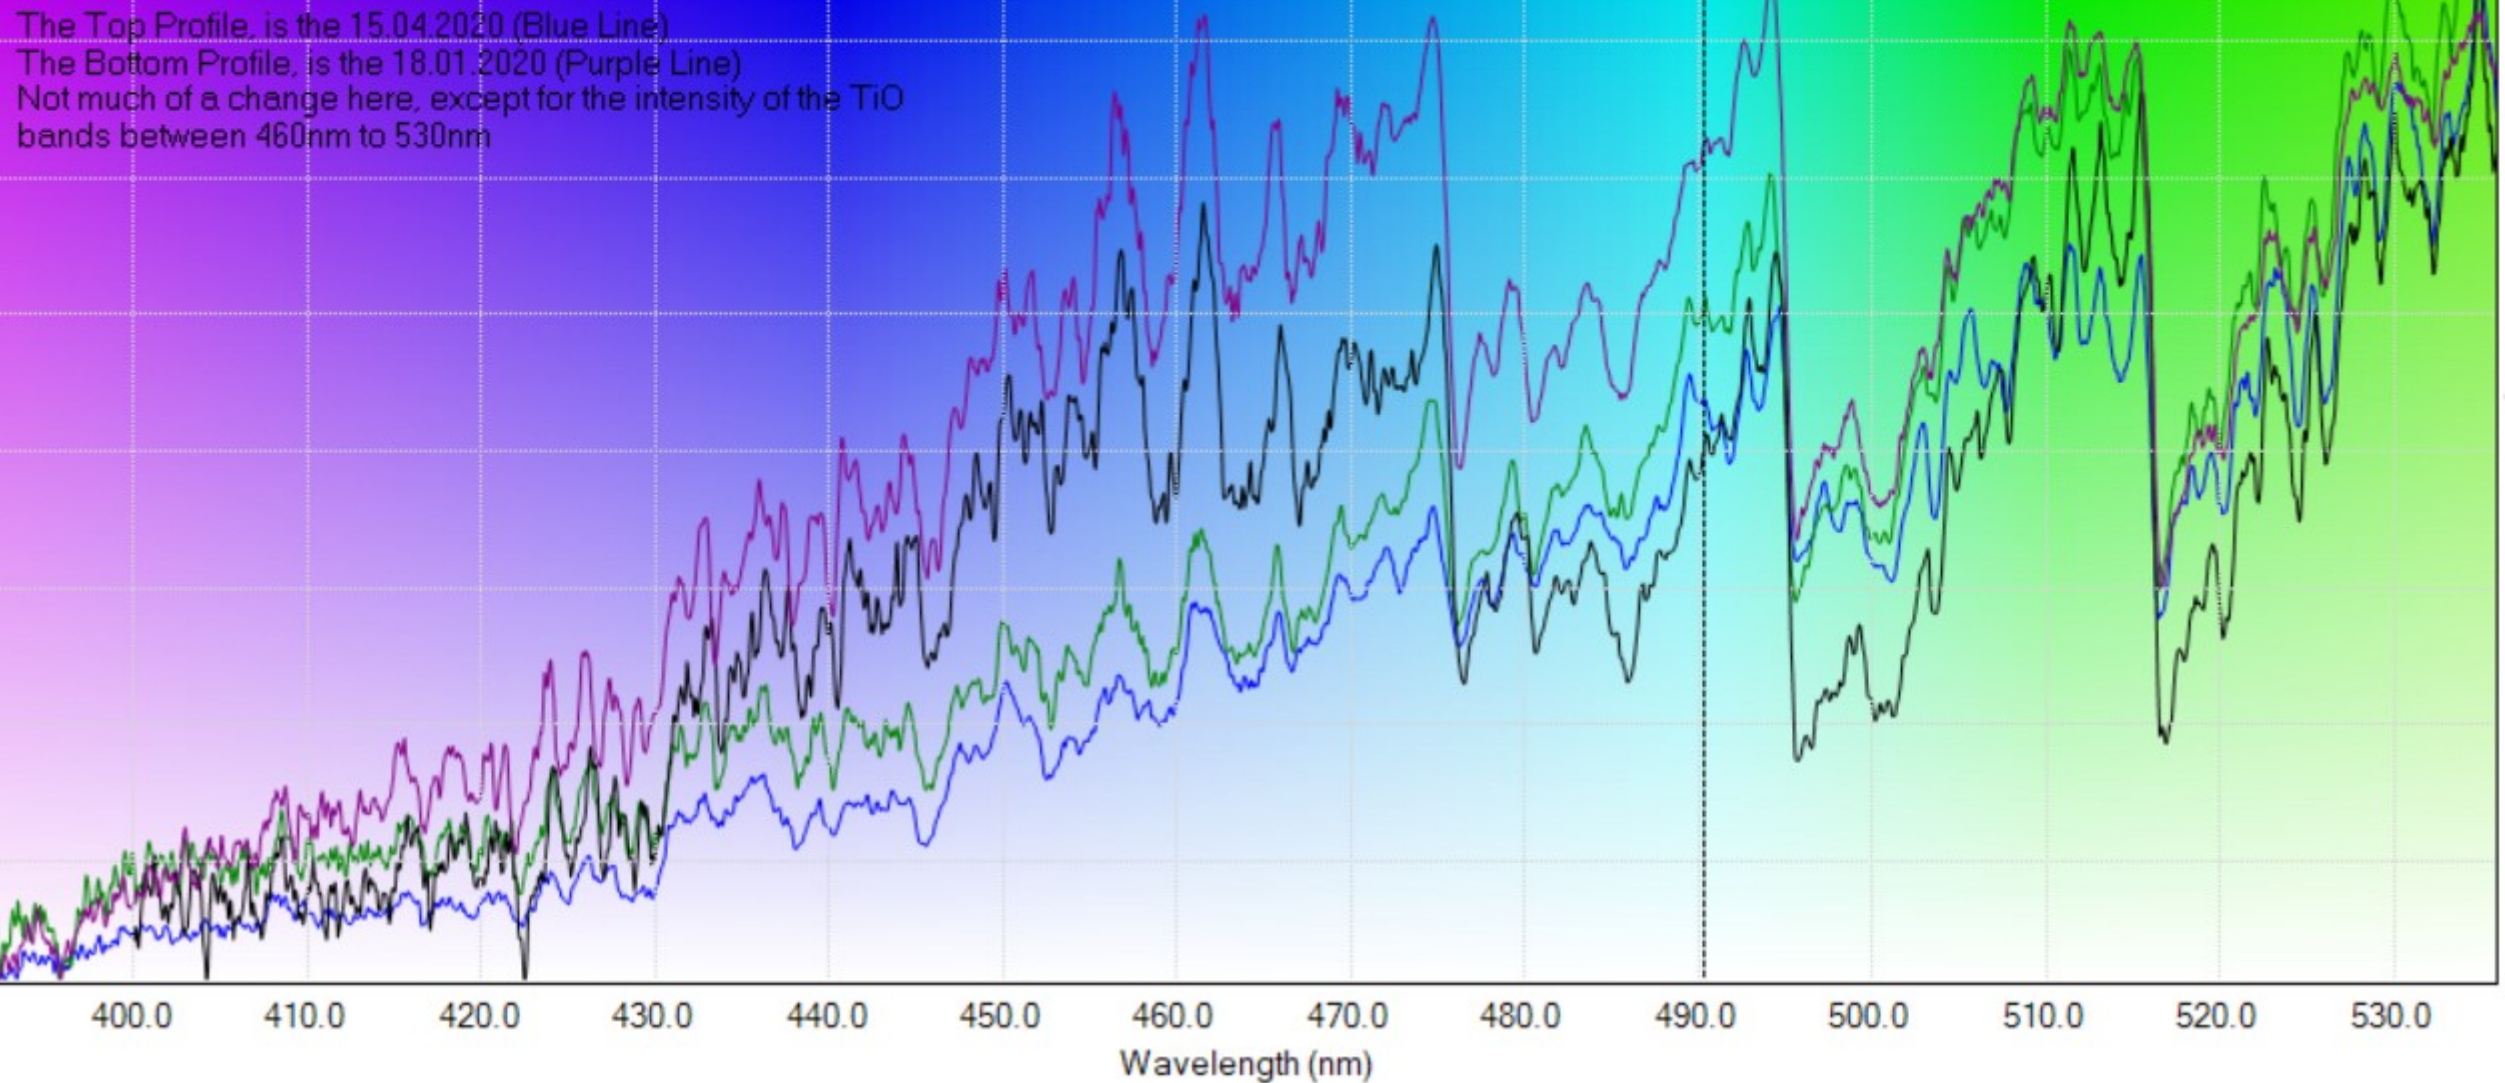

Alf Ori - 395nm to 535nm - process of dimming - Nov 19 to Apr 20 (magnitude change from 1.0 (bright) to approx. 1.5 (dimmer))

Purple (18.01.2020) // Black (04.02.2020) // Green (19.03.2020) // Blue (15.04.2020)

Alf Ori - 530nm to 675nm - process of dimming - Nov 19 to Apr 20 (magnitude change from 1.0 (bright) to approx. 1.5 (dimmer))

Purple (18.01.2020) // Black (04.02.2020) // Green (19.03.2020) // Blue (15.04.2020)